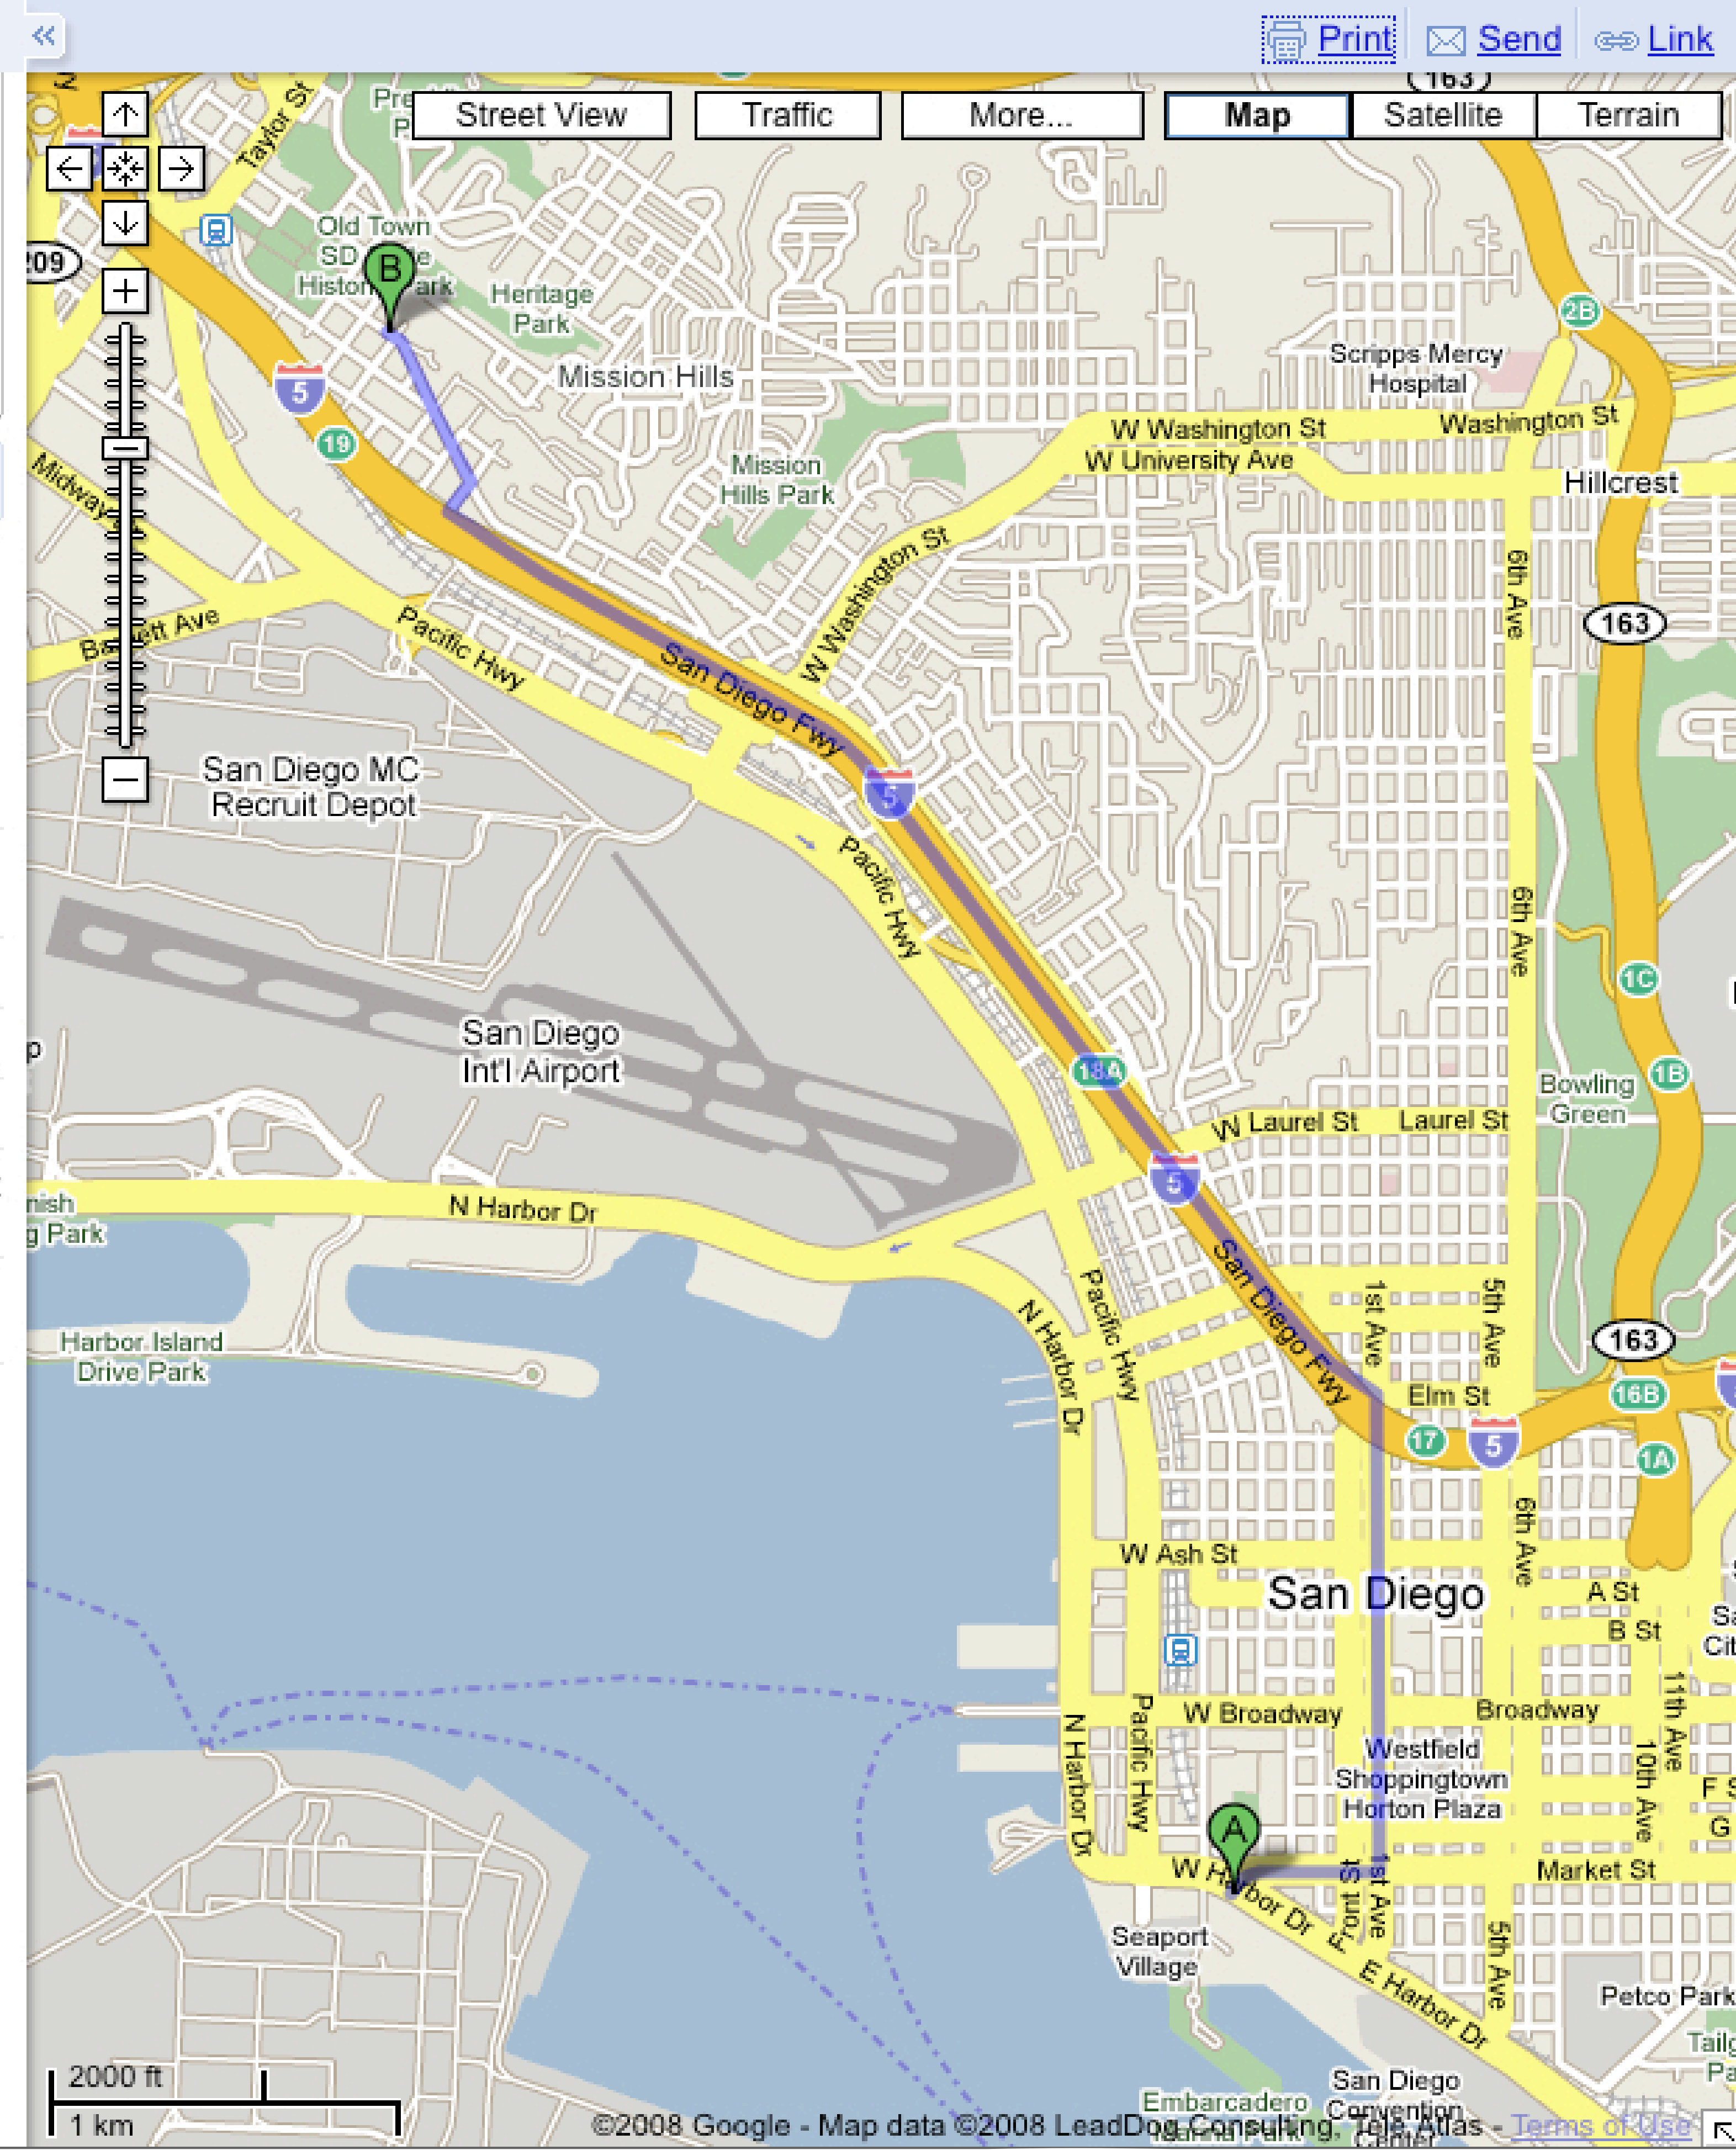

Get Directions [My Maps](#)

[Print](#) [Send](#) [Link](#)

**A** 1 Market Pl, San Diego, San Diego, California 92101

**B** 2470 San Diego Ave. San Diego, Calif.

[Add Destination - Show options](#)

By car

Also available: [Public Transit](#) [Walking](#)

**Driving directions to 2470 San Diego Ave, San Diego, CA 92110**  
 3.9 mi – about 10 mins

**A** 1 Market Pl  
 San Diego, CA 92101

1. Head **northeast** on **Market Pl** toward **W Harbor Dr** 0.3 mi
2. Turn **left** at **1st Ave** 0.9 mi
3. Turn **left** to merge onto **I-5 N** 2.1 mi
4. Take exit **19** toward **Old Town Ave** 0.2 mi
5. Turn **right** at **Hortensia St** (signs for **Hortensia St**) 338 ft
6. Turn **left** at **San Diego Ave** 0.3 mi  
 Destination will be on the right

**B** 2470 San Diego Ave  
 San Diego, CA 92110

These directions are for planning purposes only. You may find that construction projects, traffic, weather, or other events may cause conditions to differ from the map results, and you should plan your route accordingly. You must obey all signs or notices regarding your route.

Map data ©2008 LeadDog Consulting, Sanborn, Tele Atlas

*You're Invited*  
*to the*  
**2008 NCA Party**

at

**2470 San Diego Avenue**  
**San Diego CA 92110**  
**Ph # 619-574-0257**  
**Fx # 619-574-0241**